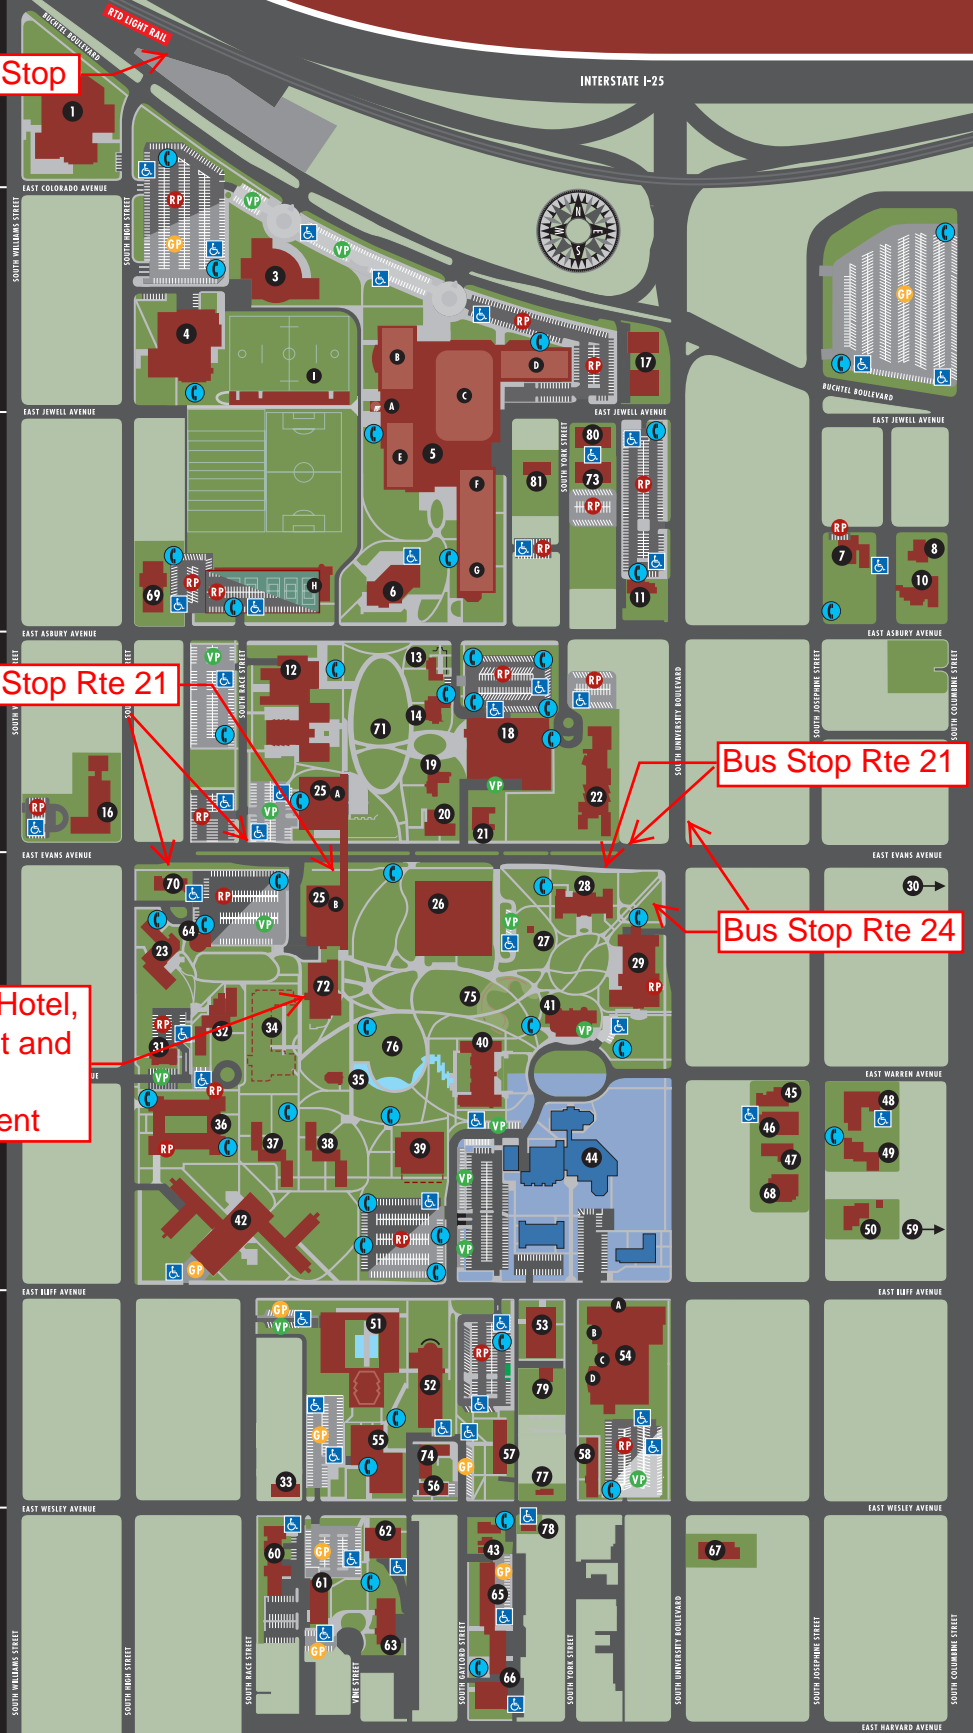

UNIVERSITY OF DENVER CAMPUS MAP

Light Rail Stop

Bus Stop Rte 21

Bus Stop Rte 21

Bus Stop Rte 24

School of Hotel,
Restaurant and
Tourism
Management

- RESERVED PARKING
- GENERAL PARKING
- VISITOR PARKING
- ACCESSIBLE PARKING
- EMERGENCY PHONE