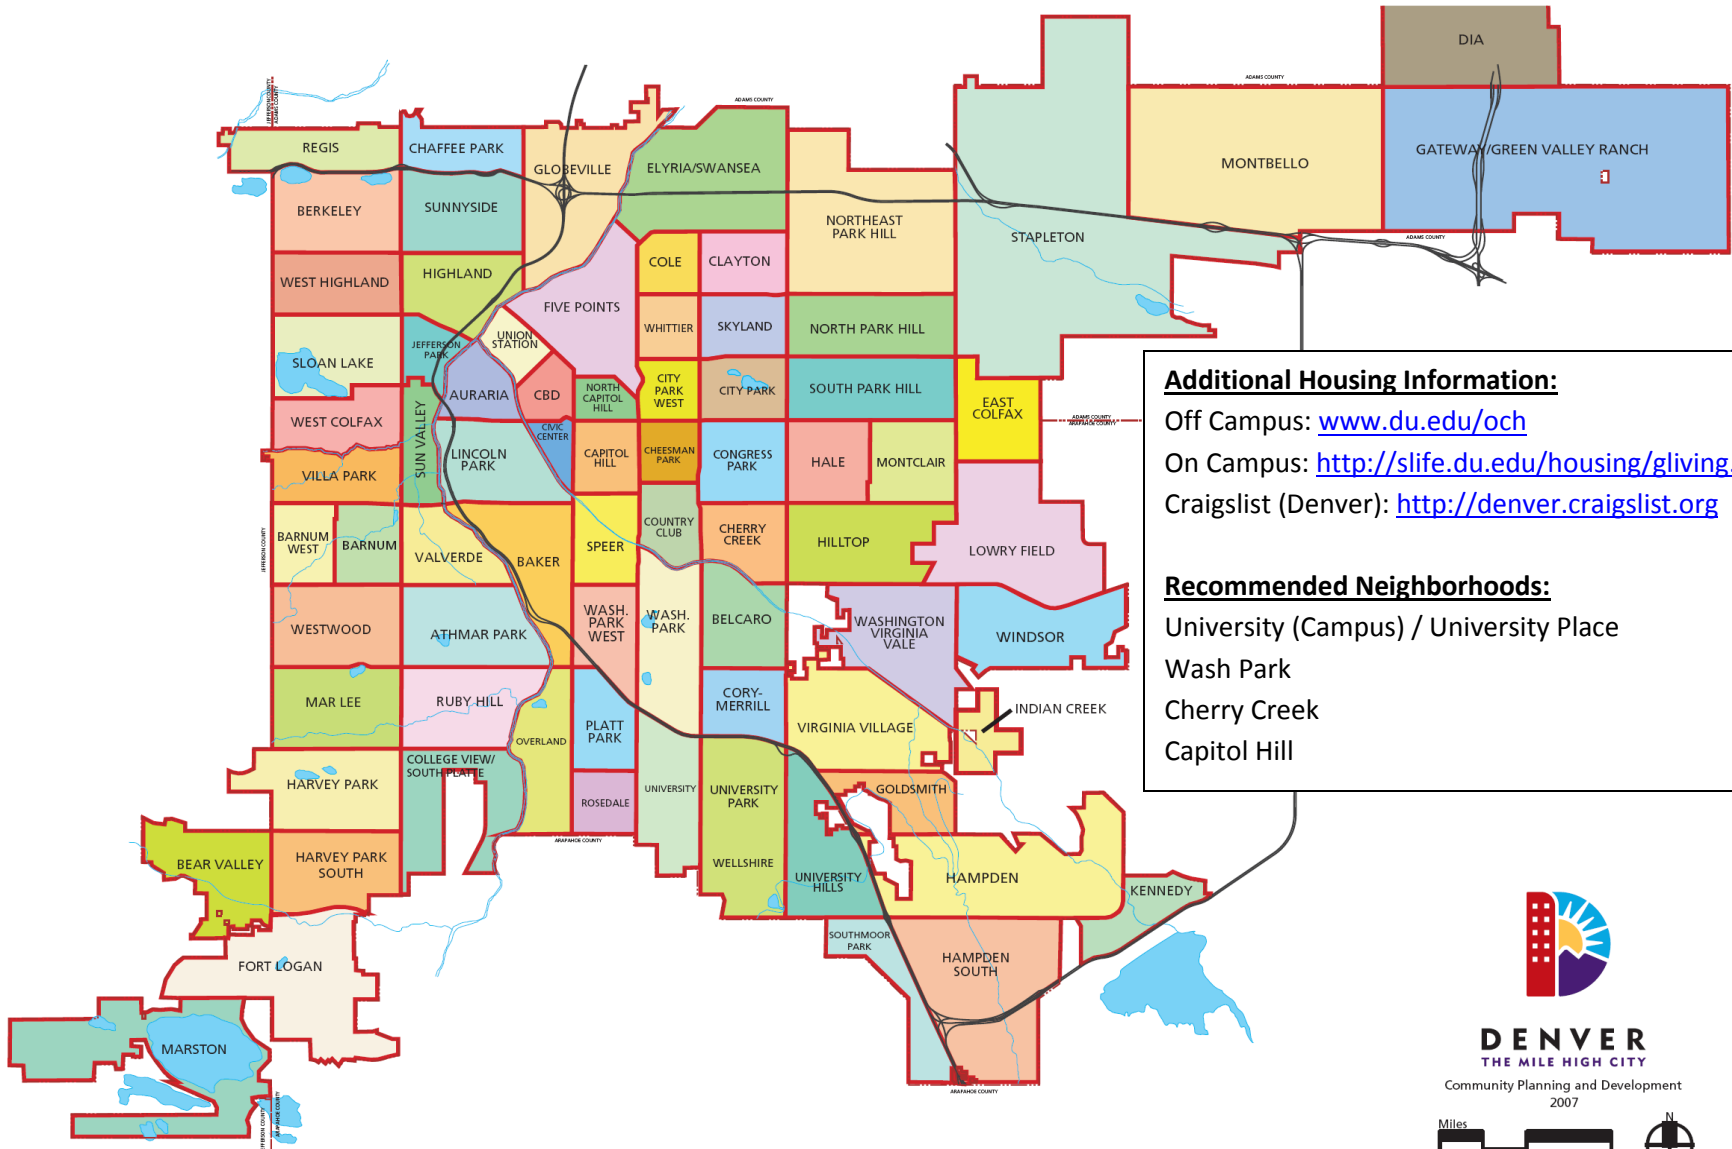

DENVER NEIGHBORHOODS

Additional Housing Information:
 Off Campus: www.du.edu/och
 On Campus: <http://slife.du.edu/housing/gliving.html>
 Craigslist (Denver): <http://denver.craigslist.org>

Recommended Neighborhoods:
 University (Campus) / University Place
 Wash Park
 Cherry Creek
 Capitol Hill