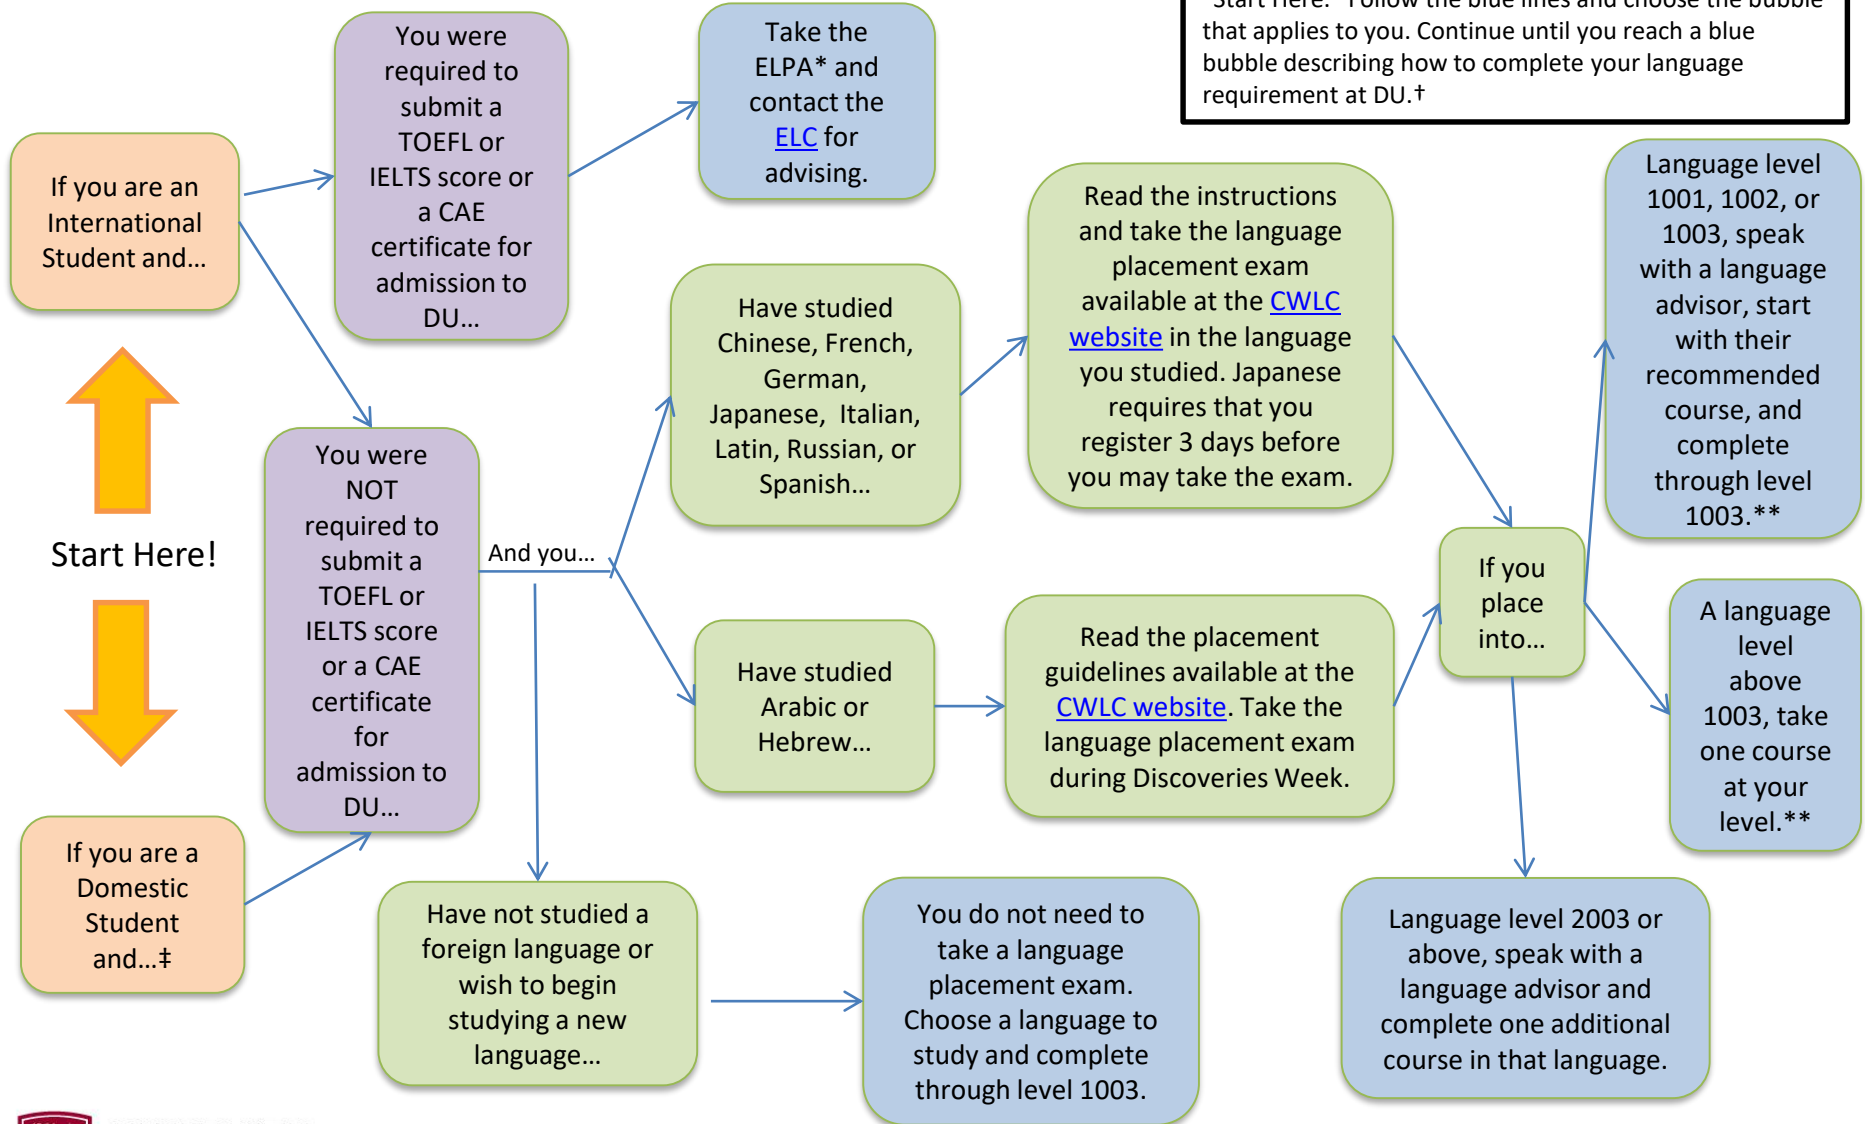

# Language Requirement Flow Chart

**Directions for following the flow chart:**  
 Begin at the left-hand side of the page where it says, "Start Here." Follow the blue lines and choose the bubble that applies to you. Continue until you reach a blue bubble describing how to complete your language requirement at DU.†

\* If you are unsure whether you are required to take the ELPA, contact the International Student Admission office.  
 † Students in BSEE, BSME, BSCpE and BFA degree programs are exempt from language requirements. Students in the BM degree program can complete 8 credit hours of language OR 8 credit hours of Scientific Inquiry.  
 \*\* Students in INTS must complete through level 2003.  
 ‡ If English is NOT your native language you will be contacted by Undergraduate Admission if you need to demonstrate English proficiency.