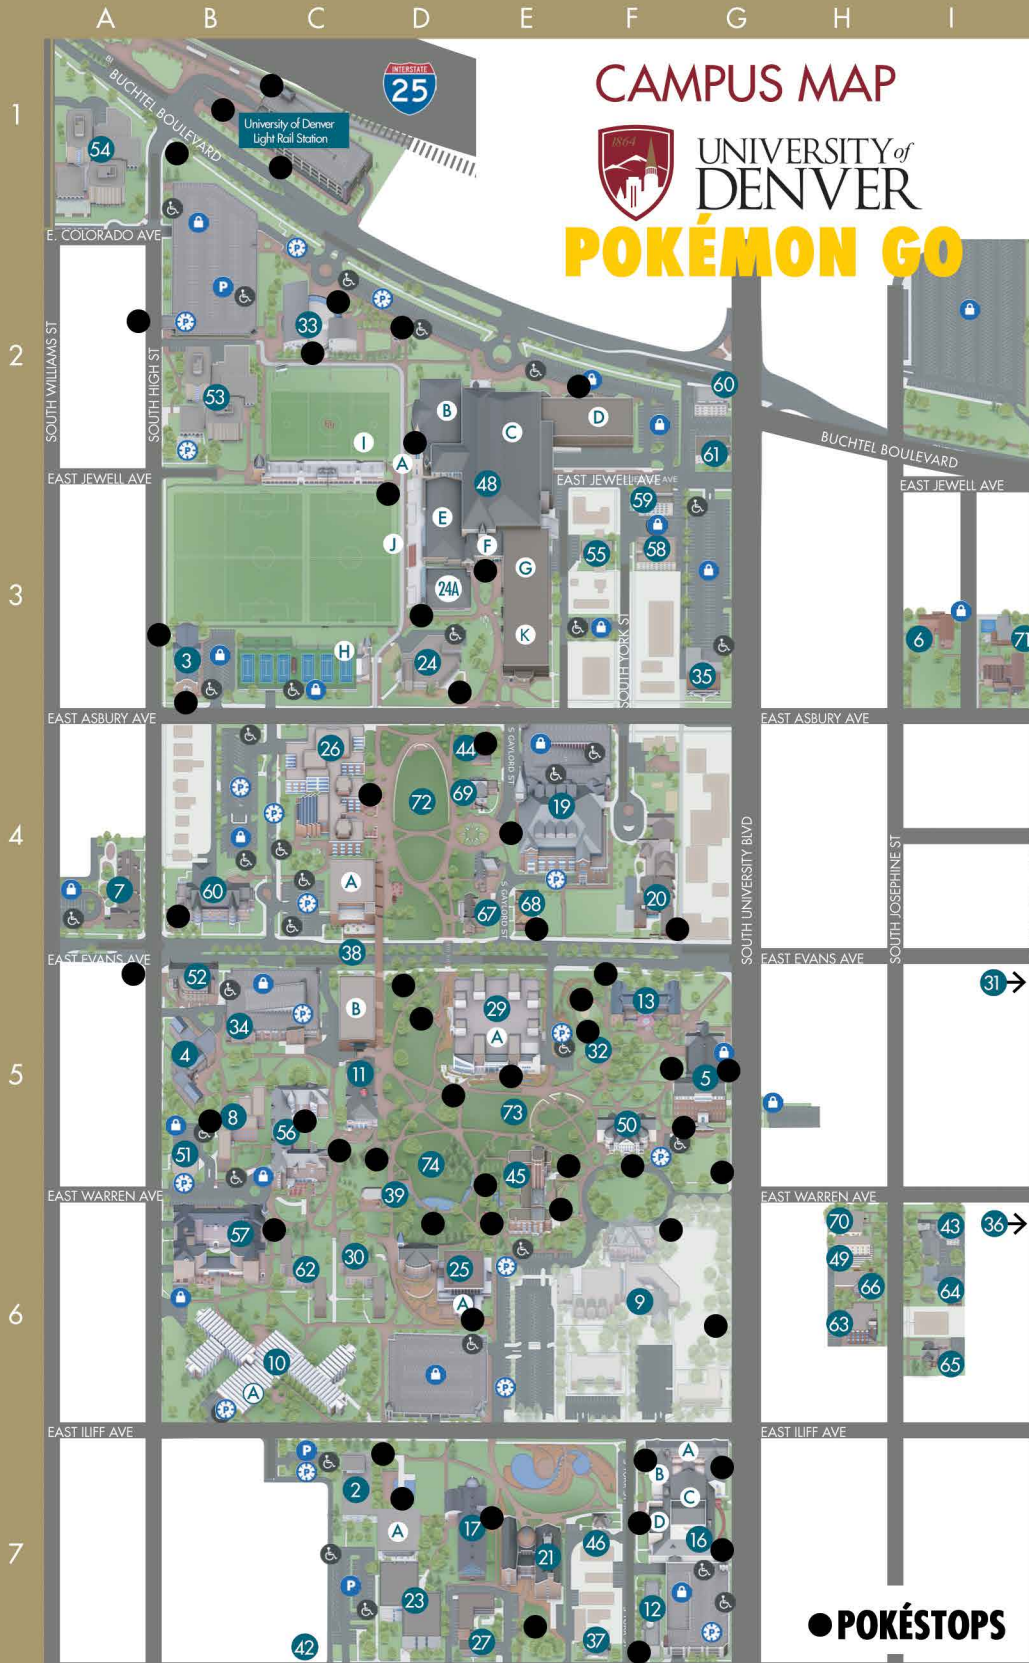

CAMPUS MAP

UNIVERSITY of DENVER

POKÉMON GO

LEGEND

ACADEMIC BUILDINGS		
1	Ammi Hyde Building	D-8
2	Boettcher West	D-7
3	Chambers Center for the Advancement of Women	B-3
4	Craig Hall	B-5
5	Daniels College of Business	F-5
6	English Language Center	I-3
7	Fisher Early Learning Center	A-4
8	Frontier Hall	B-5
9	Ilf School of Theology Campus	E/F-6
10	Johnson-McFarlane Hall	B-6
	A - Theatre: Black Box Studio & White Box Studio	
11	Knobel School of Hospitality Management	C-5
12	Knudson Hall	F-7
13	Margery Reed Building	F-5
14	Mass Communications	E-8
15	Metallurgy	E-8
16	Newman Center for the Performing Arts/Lamont School of Music	F-7
	A - Trevorrow Hall	
	B - Hamilton Recital Hall	
	C - Gates Concert Hall	
	D - Byron Theatre	
17	Olin Hall	D-7
18	Physics Building	D-8
19	Ricketson Law Building	E-4
20	Ricks Center for Gifted Children	F-4
21	Ritchie School for Engineering & Computer Science	E-7
22	Ruffatto Hall	B-4
23	Seeley Mudd Science Building	D-7
24	Shwyder Art Building	D-3
	A - Nagel Art Studios	
25	Sie International Relations Complex	D-6
	A - Sie Chéou-Kang Center	
26	Sturm Hall	C-4
27	Wesley Hall	D-7
OTHER BUILDINGS/FACILITIES		
28	Academic Office Annex	E-8
29	Anderson Academic Commons	E-5
	A - Main Library	
30	Aspen Hall	C-6
31	Buchtel Bungalow	I-5
32	Buchtel Memorial Tower	E-5
33	Cable Center and Museum	C-2
34	Campus Safety/Parking Services	B-5
35	Center for Multicultural Excellence	F-3
36	Chamberlin Observatory	I-6
37	Computer Science Annex	E-7
38	Driscoll Student Center	C-4/5
	A - Driscoll North	
	B - Driscoll South	
39	Evans Chapel	C-6
40	Facilities Annex	E-8
41	Facilities Service Center	C-8
42	Hillel Student Center	C-7
43	International House	I-6
44	Leo Black Alumni House	D-4
45	Mary Reed Building	E-5
46	Newman Bungalow	E-7
47	Physics House	E-8
48	Ritchie Center for Sports and Wellness	D-3
	A - Williams Tower and Carillon	
	B - Hamilton Gymnasium	
	C - Magness Arena	
	D - Joy Burns Arena	
	E - El Pomar Natatorium	
	F - Coors Fitness Center	
	G - Gates Field House	
	H - Stapleton Tennis Pavilion	
	I - Barton Lacrosse Stadium	
	J - CIBER Field/Soccer Stadium	
	K - Gymnastics Practice Facility	
49	University College	G-6
50	University Hall	F-5
51	University Office Annex	B-5
52	University Technology Services	B-5
RESIDENCE HALLS/APARTMENTS		
53	Centennial Halls	B-2
54	Centennial Towers	A-1
10	Johnson-McFarlane Hall	B-6
55	Mesa Apartments	E-3
56	Nagel Hall	B-6
57	Nelson Hall	B-6
58	Ridgeline Apartments	F-3
59	Summit Apartments	F-3
60	University Apartments North	G-2
61	University Apartments South	G-2
FRATERNITY AND SORORITY HOUSES		
62	Alpha Phi	C-6
62	Beta Theta Pi	C-6
63	Delta Delta Delta	G-6
64	Delta Gamma	I-6
65	Delta Zeta	I-6
66	Gamma Phi Beta	G-6
67	Kappa Sigma	D-4
68	Lambda Chi Alpha	E-4
69	Sigma Alpha Epsilon	D-4
70	Sigma Chi	H-3
71	Zeta Beta Tau	I-3
GARDENS AND GREENS		
72	Campus Green	D-4
73	Carnegie Green	E-5
74	Harper Humanities Gardens	D-5