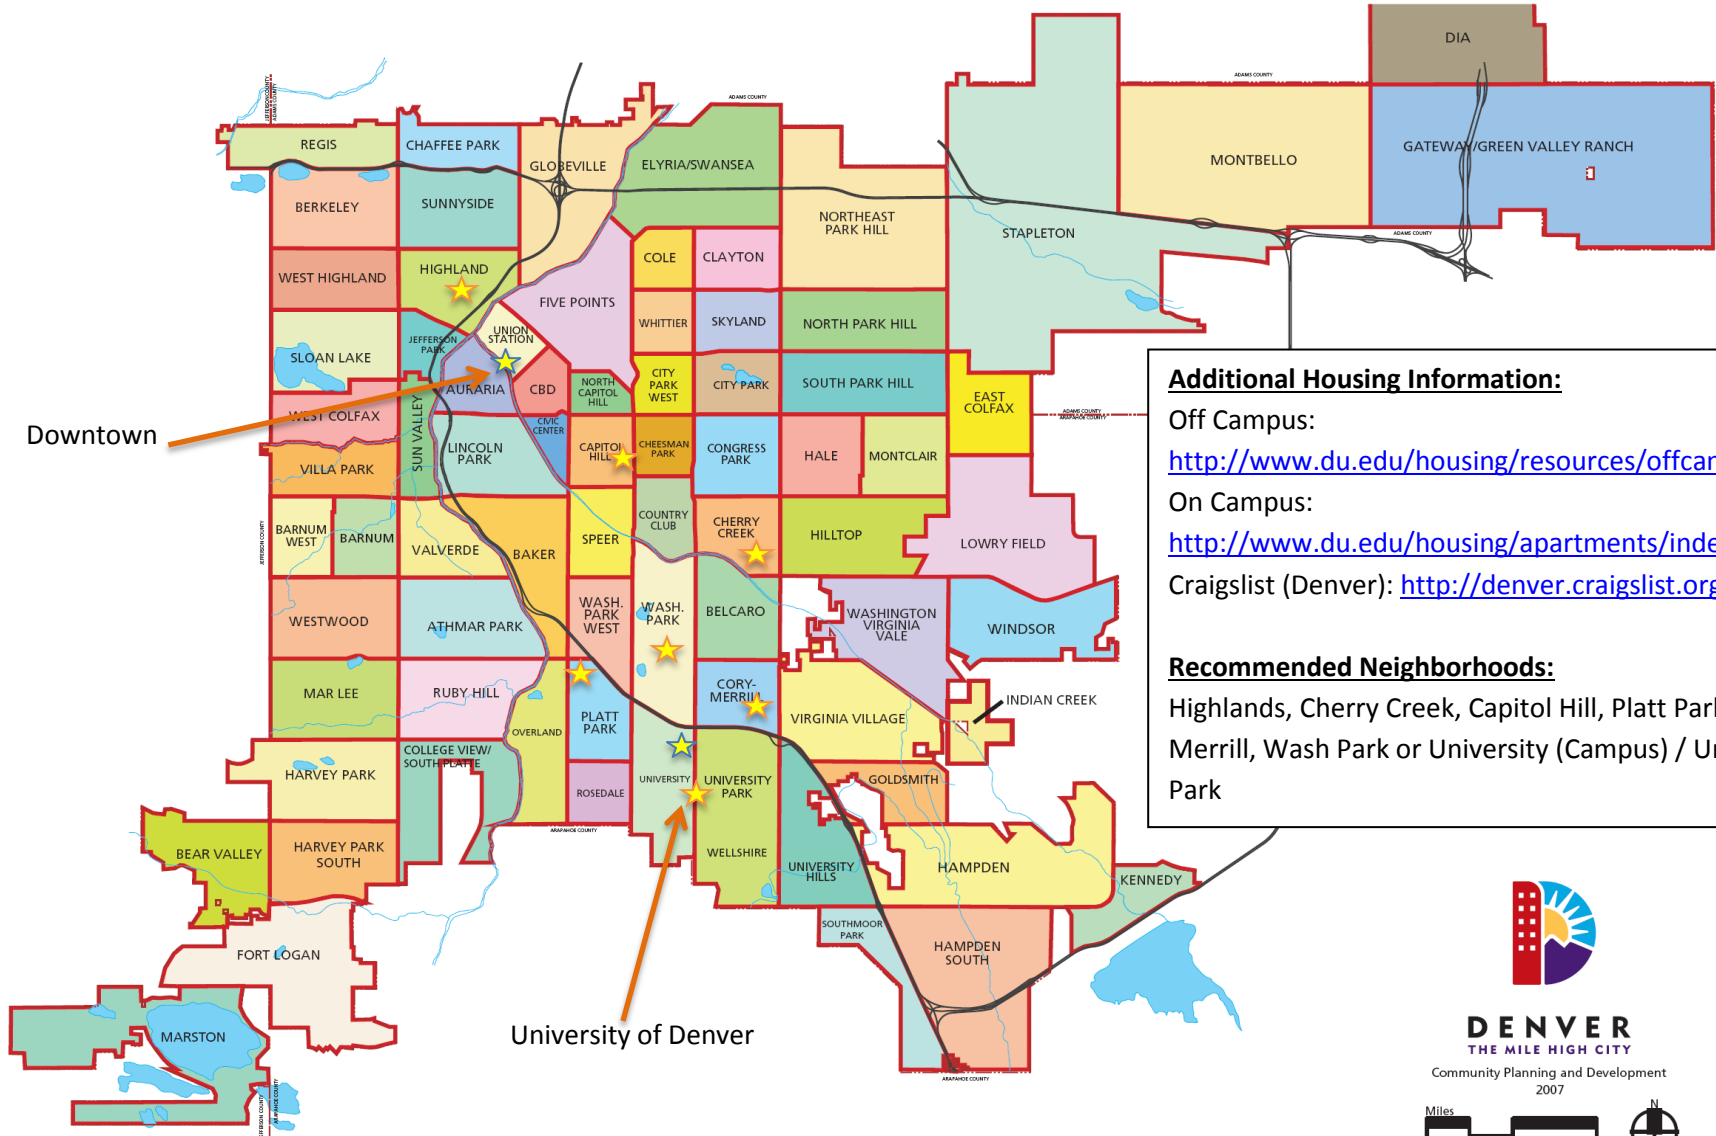

DENVER NEIGHBORHOODS

Additional Housing Information:

Off Campus: <http://www.du.edu/housing/resources/offcampus.html>

On Campus: <http://www.du.edu/housing/apartments/index.html>

Craigslist (Denver): <http://denver.craigslist.org>

Recommended Neighborhoods:
 Highlands, Cherry Creek, Capitol Hill, Platt Park, Cory-Merrill, Wash Park or University (Campus) / University Park

DENVER
 THE MILE HIGH CITY

Community Planning and Development
 2007