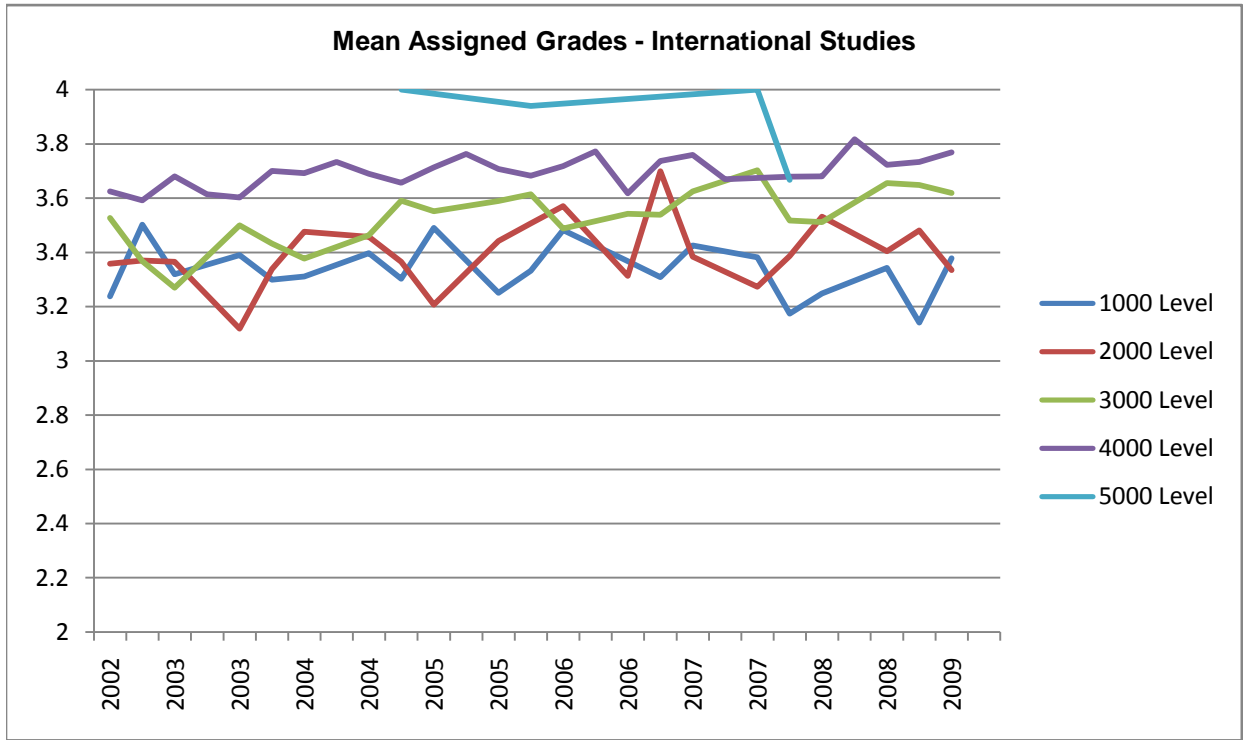

Quarterly Undergraduate GPAs Since 1980

Quarterly Undergraduate GPAs Since 1980

Mean Assigned Grades by Division & Course Level

Mean Assigned Grades by Division & Course Level

Mean Assigned Grades by Division & Course Level

Mean Assigned Grades by Division & Course Level

*Includes Engineering & Computer Science prior to 2003

Mean Assigned Grades by Division & Course Level

Mean Assigned Grades by Division & Course Level

Mean Assigned Grades by Division & Course Level