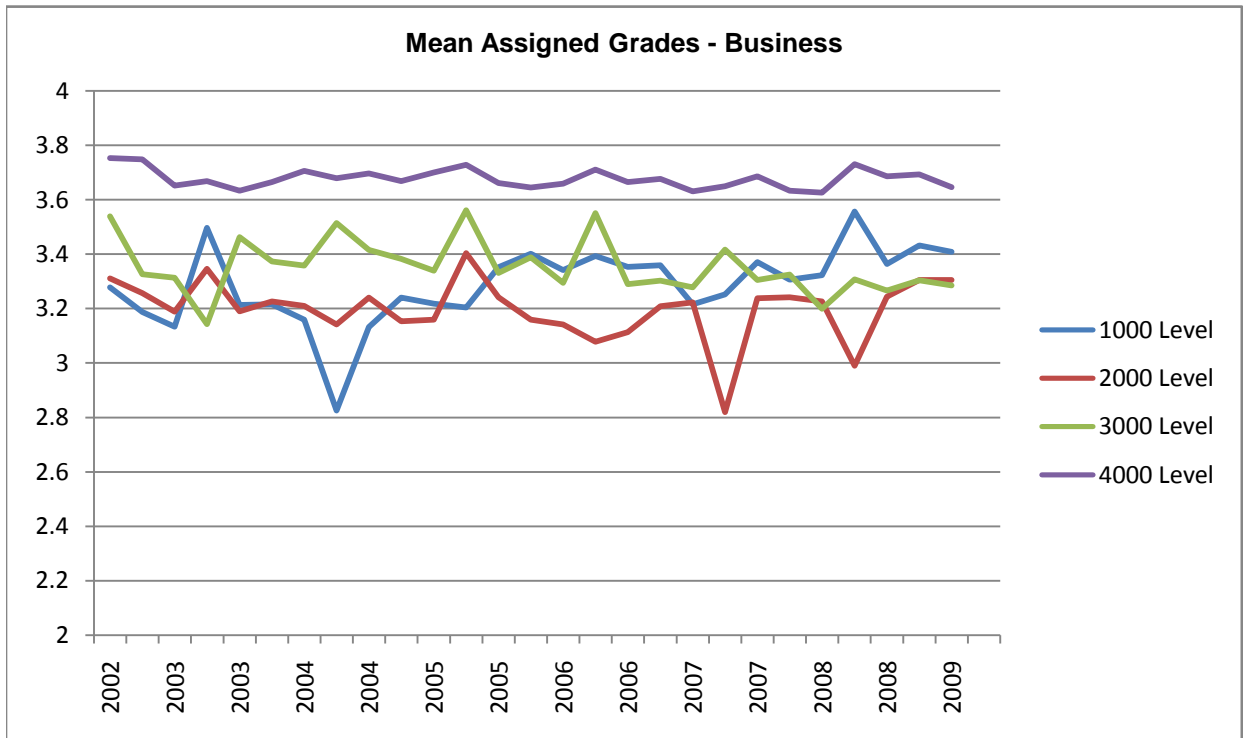

Quarterly Undergraduate GPAs Since 1980

Quarterly Undergraduate GPAs Since 1980

Mean Assigned Grades by Division & Course Level

Mean Assigned Grades by Division & Course Level

Mean Assigned Grades by Division & Course Level

Mean Assigned Grades by Division & Course Level

*Includes Engineering & Computer Science prior to 2003

Mean Assigned Grades by Division & Course Level

Mean Assigned Grades by Division & Course Level

Mean Assigned Grades by Division & Course Level