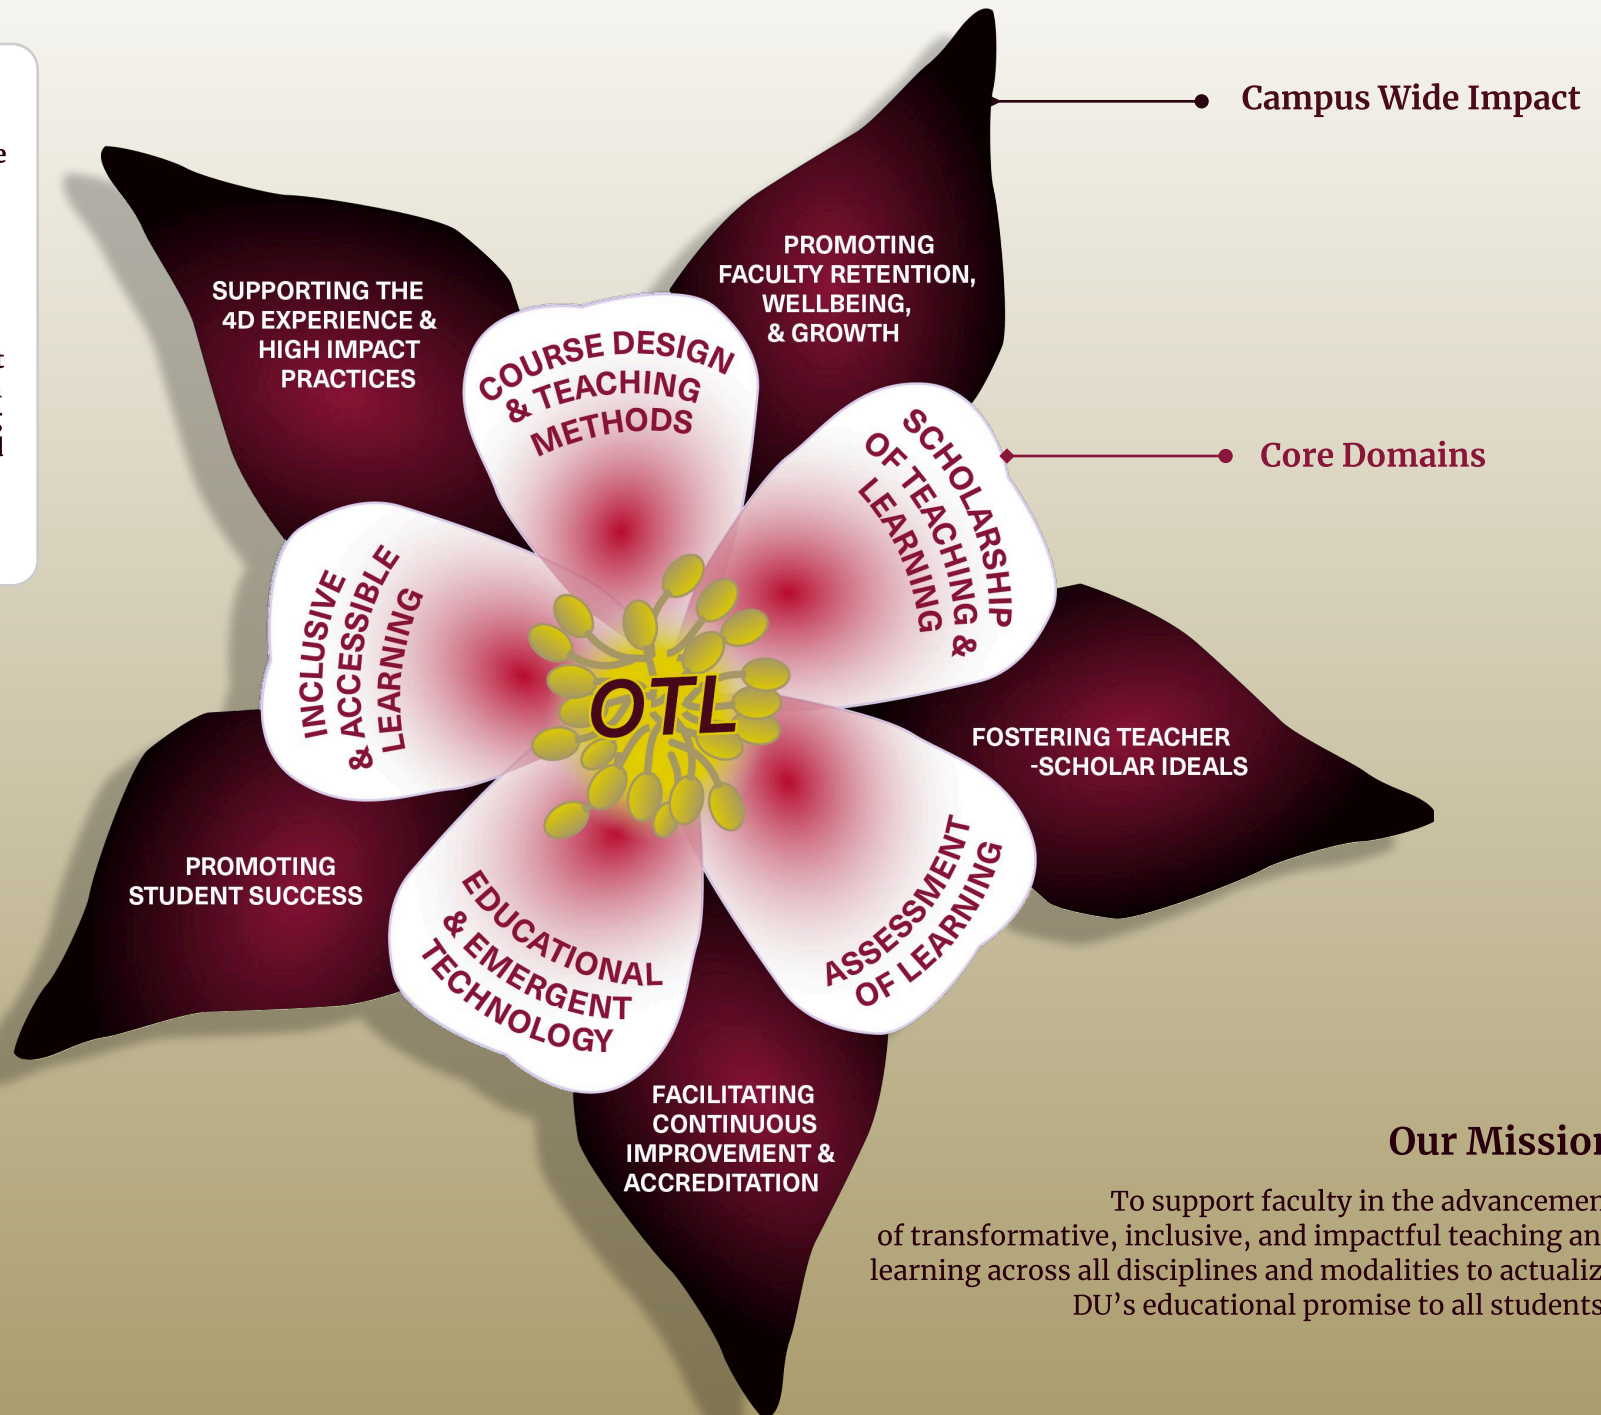

i We are using the Columbine flower as a symbol for the Office of Teaching and Learning (OTL) because it represents the natural beauty and resilience of Colorado. As the state flower, the Columbine reflects our commitment to excellence and growth in education, celebrating our local community and dedication to nurturing an inspiring learning environment.

otl.du.edu

Our Mission

To support faculty in the advancement of transformative, inclusive, and impactful teaching and learning across all disciplines and modalities to actualize DU's educational promise to all students.